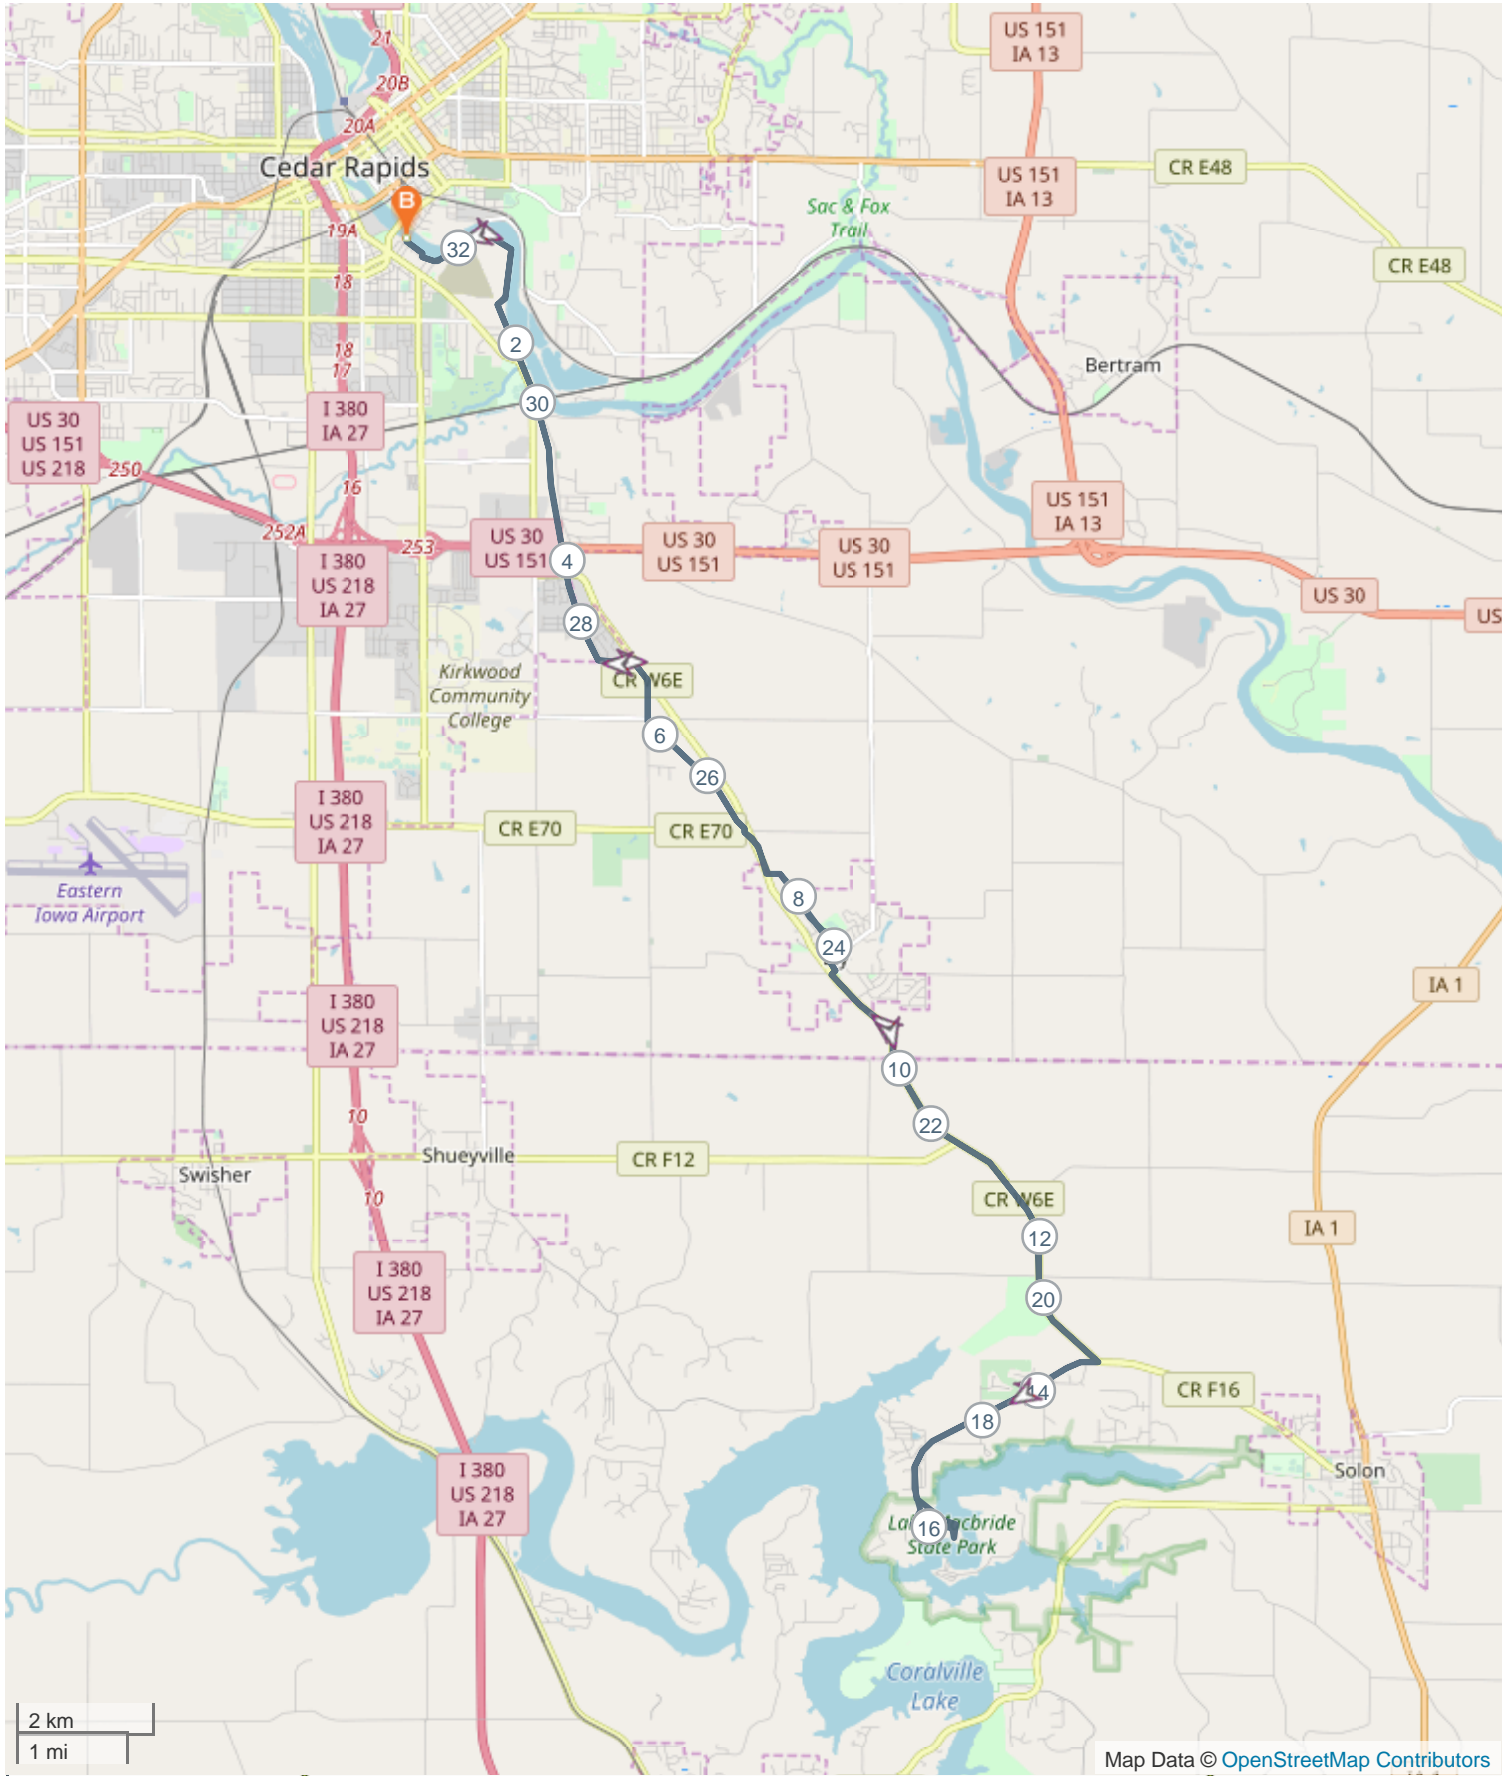

Sokol Park - Lake McBride

ROUTE INFORMATION

LENGTH 32.566 miles

START **LAT: 41.966037, LNG: -91.659628**

NOTES

Sokol Park - Lake McBride

ROUTE DIRECTIONS

No	Miles	Turn	Directions
1	0.000		Start on Cedar River Trail
2	8.673	↗	Turn right onto Dows Street
3	8.685	←	Turn left onto Walker Street
4	8.778	→	Turn right onto Rowley Street
5	8.877	←	Turn left onto State Street, CR W6E
6	13.340	↘	Turn sharp right onto County Road F16
7	15.841	↖	Turn left onto Lake McBride Road Northeast
8	16.129	←	Turn left onto Lake McBride Road Northeast
9	16.372	←	Turn left onto Lake McBride Road Northeast
10	16.918	→	Turn right onto County Road F16
11	19.094	↙	Turn sharp left onto Ely Road Northeast, CR W6E
12	23.527	→	Turn right onto Rowley Street
13	23.623	←	Turn left onto Walker Street
14	23.684	→	Turn right onto Dows Street
15	23.866	↖	Turn left
16	32.553		