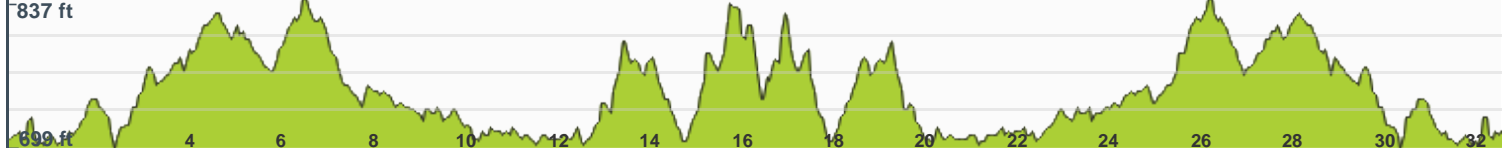

Sokol Park - Lake McBride

ROUTE INFORMATION

LENGTH 32.566 miles

START **LAT: 41.966037, LNG: -91.659628**

NOTES

Sokol Park - Lake McBride

ROUTE DIRECTIONS

No	Miles	Turn	Directions
1	0.000		Start on Cedar River Trail
2	8.673	↗	Turn right onto Dows Street
3	8.685	←	Turn left onto Walker Street
4	8.778	→	Turn right onto Rowley Street
5	8.877	←	Turn left onto State Street, CR W6E
6	13.340	↘	Turn sharp right onto County Road F16
7	15.841	↖	Turn left onto Lake McBride Road Northeast
8	16.129	←	Turn left onto Lake McBride Road Northeast
9	16.372	←	Turn left onto Lake McBride Road Northeast
10	16.918	→	Turn right onto County Road F16
11	19.094	↙	Turn sharp left onto Ely Road Northeast, CR W6E
12	23.527	→	Turn right onto Rowley Street
13	23.623	←	Turn left onto Walker Street
14	23.684	→	Turn right onto Dows Street
15	23.866	↖	Turn left
16	32.553		