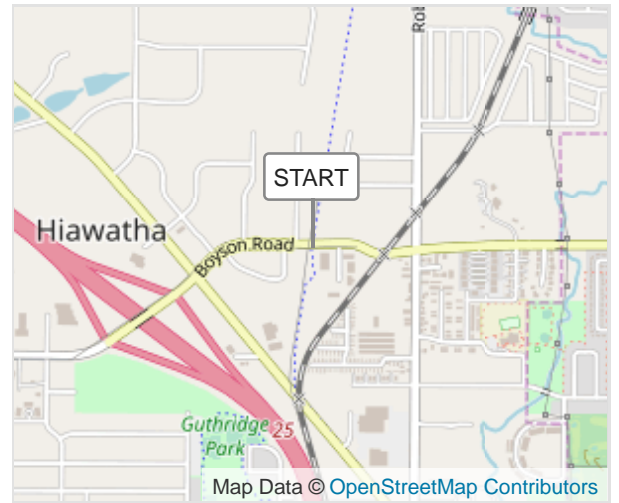

CVNT - Iowa City

ROUTE INFORMATION

LENGTH 77.881 miles

START **LAT: 42.047518, LNG: -91.677468**

NOTES

CVNT - Iowa City

ROUTE DIRECTIONS

No	Miles	Turn	Directions
1	0.000		Start on Cedar River Trail
2	0.355		Turn right onto Parsons Drive
3	0.486	←	Turn left onto North Center Point Road
4	0.840		Turn right onto West Willman Street
5	0.877	←	Turn left onto Cedar Valley Nature Trail
6	3.331	↙	Turn left onto Cedar River Trail
7	5.315	↗	Turn slight right onto Cedar River Trail
8	6.091	→	Turn right onto 2nd Avenue Southeast
9	6.105	←	Turn left onto 3rd Street Southeast
10	6.999	→	Turn right onto 14th Avenue Southeast
11	7.113		Turn left onto Cedar River Trail
12	15.939	↗	Turn right onto Dows Street
13	15.951	←	Turn left onto Walker Street
14	16.044	→	Turn right onto Rowley Street
15	16.143	←	Turn left onto State Street, CR W6E
16	20.140	↖	Turn slight left onto County Road F16, CR F16
17	23.168	←	Turn left onto West Street
18	23.232	↗	Turn right onto West Sovers Street
19	23.537	←	Turn left onto Racine Avenue Northeast
20	23.932	→	Turn right onto 180th Street Northeast
21	27.501	←	Turn left onto Sugar Bottom Road Northeast
22	33.034		Keep right onto Sugar Bottom Road Northeast
23	33.110	↗	Turn right onto Newport Road Northeast
24	35.857	←	Turn left onto Prairie du Chien Road Northeast
25	37.831	→	Turn right onto Caroline Avenue
26	37.982	←	Turn left onto Whiting Avenue Court
27	38.186	↗	Turn slight right onto Ridge Road
28	38.986	→	Turn sharp right onto North Dubuque Street
29	39.010	←	Turn left
30	39.025	←	Turn left
31	39.522	→	Keep right
32	39.685	↗	Keep right onto Iowa River Trail
33	39.853	↗	Turn right onto Iowa River Trail
34	40.251	↗	Turn right
35	40.312	→	Keep right