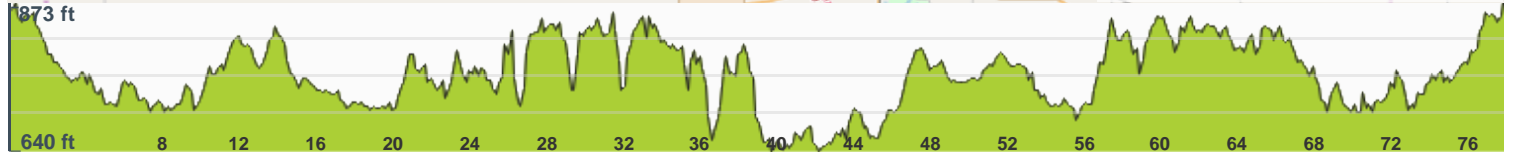

CVNT - Iowa City

ROUTE INFORMATION

LENGTH 77.881 miles

START **LAT: 42.047518, LNG: -91.677468**

NOTES

CVNT - Iowa City

ROUTE DIRECTIONS

No	Miles	Turn	Directions
1	0.000		Start on Cedar River Trail
2	0.355		Turn right onto Parsons Drive
3	0.486	←	Turn left onto North Center Point Road
4	0.840		Turn right onto West Willman Street
5	0.877	←	Turn left onto Cedar Valley Nature Trail
6	3.331	↙	Turn left onto Cedar River Trail
7	5.315	↗	Turn slight right onto Cedar River Trail
8	6.091	→	Turn right onto 2nd Avenue Southeast
9	6.105	←	Turn left onto 3rd Street Southeast
10	6.999	→	Turn right onto 14th Avenue Southeast
11	7.113		Turn left onto Cedar River Trail
12	15.939	↗	Turn right onto Dows Street
13	15.951	←	Turn left onto Walker Street
14	16.044	→	Turn right onto Rowley Street
15	16.143	←	Turn left onto State Street, CR W6E
16	20.140	↖	Turn slight left onto County Road F16, CR F16
17	23.168	←	Turn left onto West Street
18	23.232	↗	Turn right onto West Sovers Street
19	23.537	←	Turn left onto Racine Avenue Northeast
20	23.932	→	Turn right onto 180th Street Northeast
21	27.501	←	Turn left onto Sugar Bottom Road Northeast
22	33.034		Keep right onto Sugar Bottom Road Northeast
23	33.110	↗	Turn right onto Newport Road Northeast
24	35.857	←	Turn left onto Prairie du Chien Road Northeast
25	37.831	→	Turn right onto Caroline Avenue
26	37.982	←	Turn left onto Whiting Avenue Court
27	38.186	↗	Turn slight right onto Ridge Road
28	38.986	→	Turn sharp right onto North Dubuque Street
29	39.010	←	Turn left
30	39.025	←	Turn left
31	39.522	→	Keep right
32	39.685	↗	Keep right onto Iowa River Trail
33	39.853	↗	Turn right onto Iowa River Trail
34	40.251	↗	Turn right
35	40.312	→	Keep right