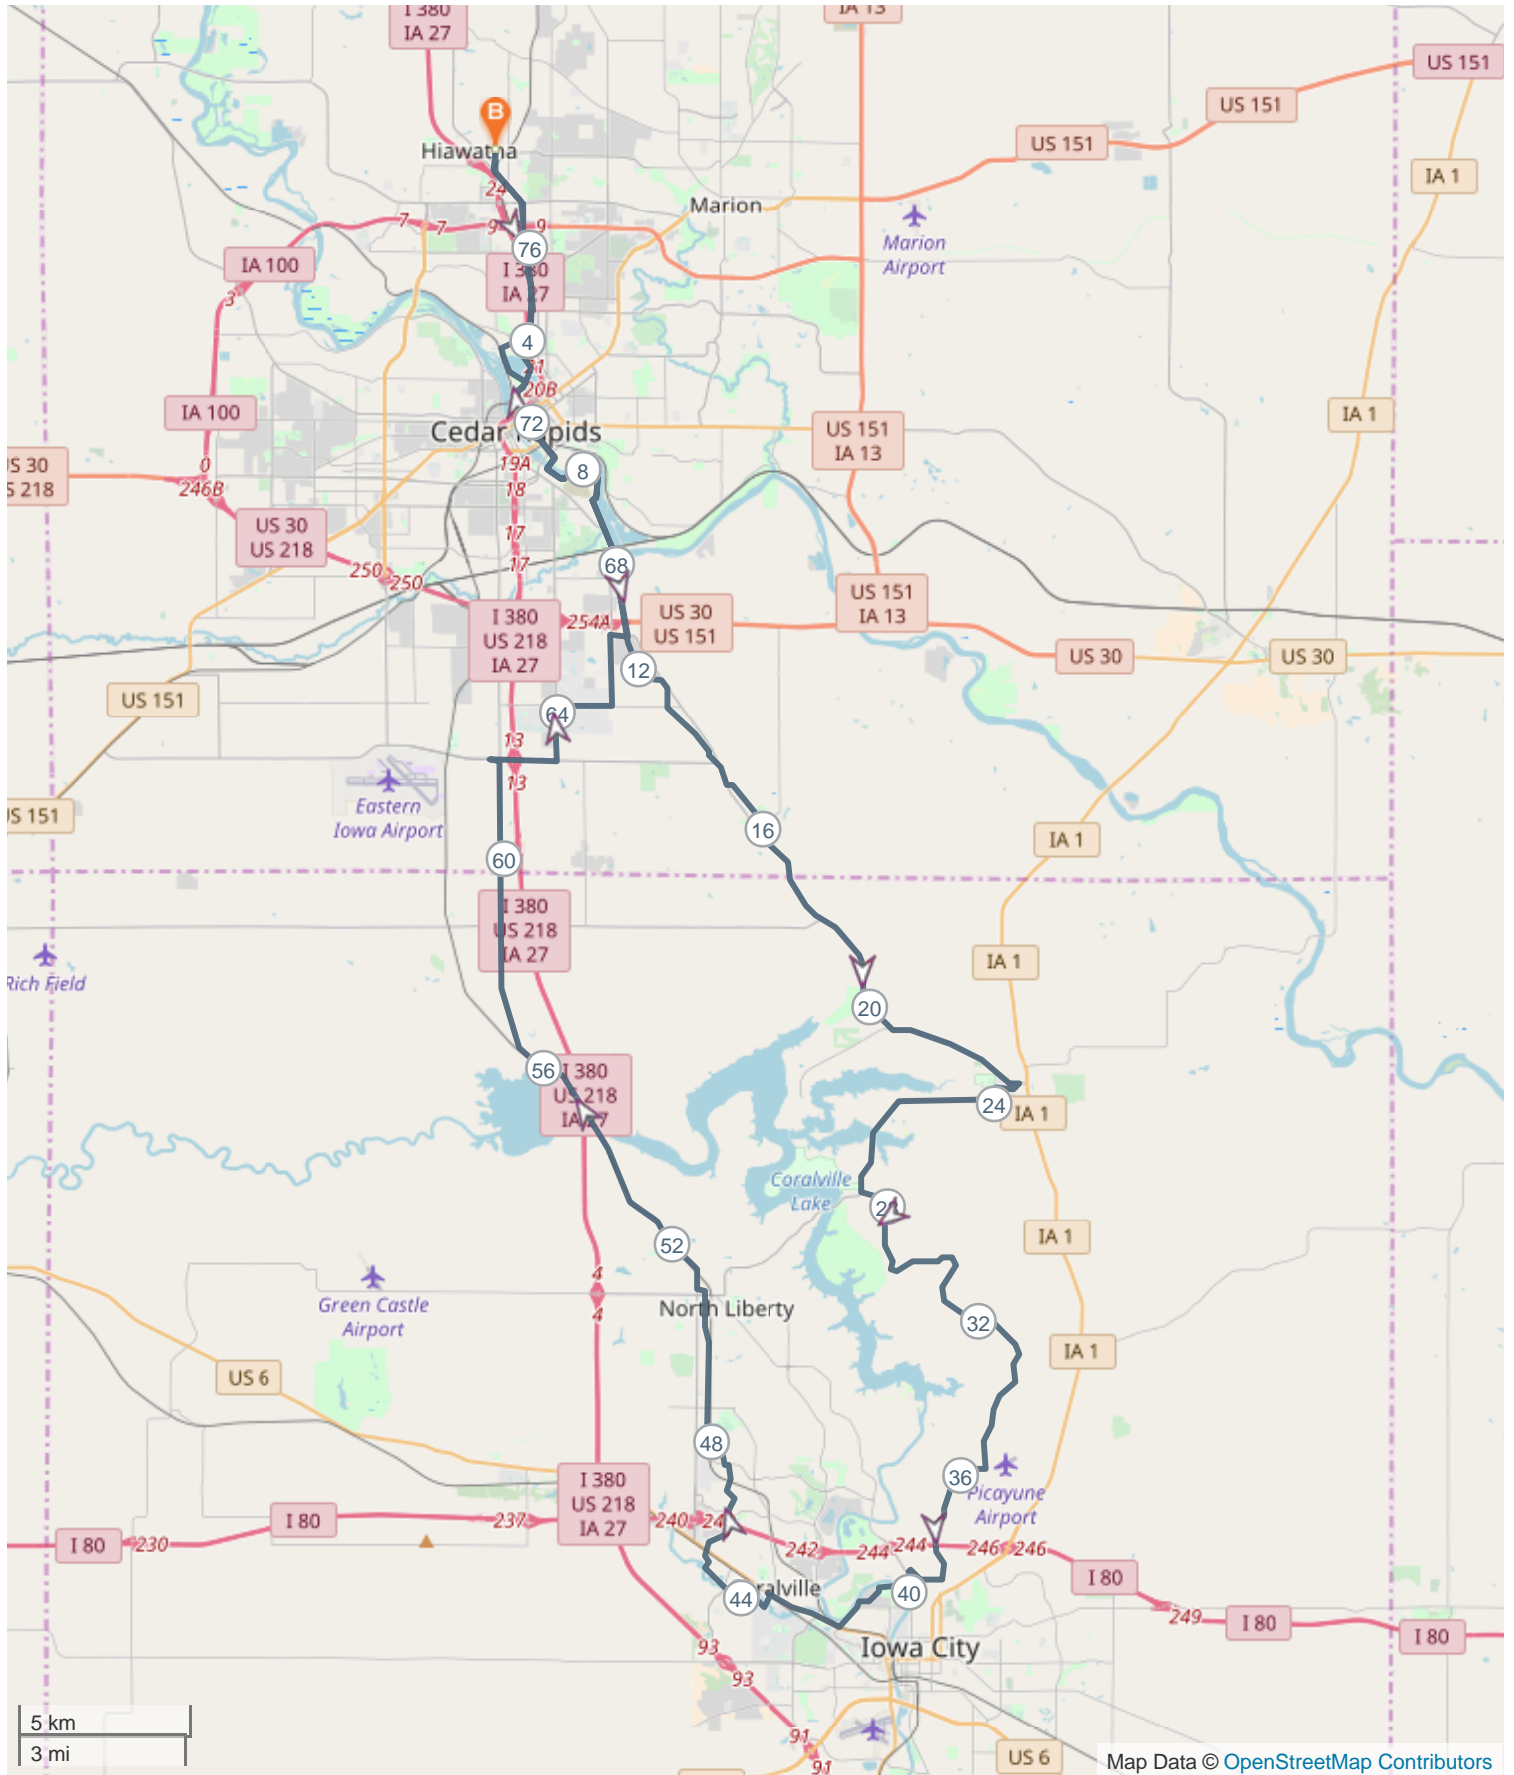

CVNT - Iowa City

ROUTE INFORMATION

LENGTH 77.881 miles

START **LAT: 42.047518, LNG: -91.677468**

NOTES

CVNT - Iowa City

ROUTE DIRECTIONS

No	Miles	Turn	Directions
1	0.000		Start on Cedar River Trail
2	0.355		Turn right onto Parsons Drive
3	0.486	←	Turn left onto North Center Point Road
4	0.840		Turn right onto West Willman Street
5	0.877	←	Turn left onto Cedar Valley Nature Trail
6	3.331	↙	Turn left onto Cedar River Trail
7	5.315	↗	Turn slight right onto Cedar River Trail
8	6.091	→	Turn right onto 2nd Avenue Southeast
9	6.105	←	Turn left onto 3rd Street Southeast
10	6.999	→	Turn right onto 14th Avenue Southeast
11	7.113		Turn left onto Cedar River Trail
12	15.939	↗	Turn right onto Dows Street
13	15.951	←	Turn left onto Walker Street
14	16.044	→	Turn right onto Rowley Street
15	16.143	←	Turn left onto State Street, CR W6E
16	20.140	↖	Turn slight left onto County Road F16, CR F16
17	23.168	←	Turn left onto West Street
18	23.232	↗	Turn right onto West Sovers Street
19	23.537	←	Turn left onto Racine Avenue Northeast
20	23.932	→	Turn right onto 180th Street Northeast
21	27.501	←	Turn left onto Sugar Bottom Road Northeast
22	33.034		Keep right onto Sugar Bottom Road Northeast
23	33.110	↗	Turn right onto Newport Road Northeast
24	35.857	←	Turn left onto Prairie du Chien Road Northeast
25	37.831	→	Turn right onto Caroline Avenue
26	37.982	←	Turn left onto Whiting Avenue Court
27	38.186	↗	Turn slight right onto Ridge Road
28	38.986	→	Turn sharp right onto North Dubuque Street
29	39.010	←	Turn left
30	39.025	←	Turn left
31	39.522	→	Keep right
32	39.685	↗	Keep right onto Iowa River Trail
33	39.853	↗	Turn right onto Iowa River Trail
34	40.251	↗	Turn right
35	40.312	→	Keep right